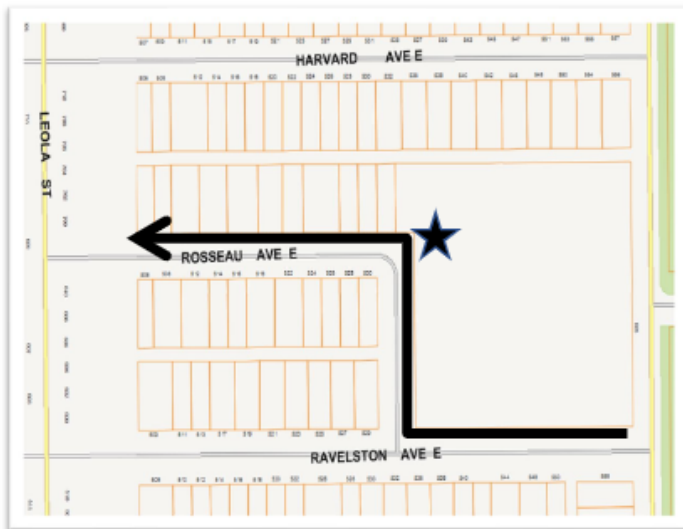

Sept 19th & 20th – Wayoata School Picture Days (more info to come)

Sept 23rd-27th – Truth & Reconciliation Week

Sept 30th – Truth & Reconciliation Day – School Closed

Please be aware that there is no parking and no student pick up/drop off in the lane behind the school from 7:45am-8:45am and 3:00pm-3:45pm. Students should also not be let out on directly in front of the school on Wayoata Street, as this is a safety concern with the high traffic in the mornings and after school. We would ask that drop-offs occur at the designated drop-off zone. See information and map below.

Thank you in advance!

For Parents Driving Students To and From School – DROP OFF and PICK UP ZONE

Wayoata School has a drop off and pick up zone on Rosseau Avenue along the west side of the playground to allow for the safe drop off and pick up of students. While in the zone, stop, but do not exit your vehicle. At least one staff member will be on duty in this zone from 8:20-8:30 before school and at 3:15 after school to help students make their way safely to and from the vehicles. As soon as your child exits the vehicle, please leave the zone to reduce traffic congestion. You can be assured that the staff on duty will ensure the children get into the school safely.

The following is a map of the zone. To make this a safe zone, parents should come from Wayoata Street and turn on Ravelston Ave., follow Ravelston Ave. and turn right onto Rosseau Ave as shown by the arrow below.