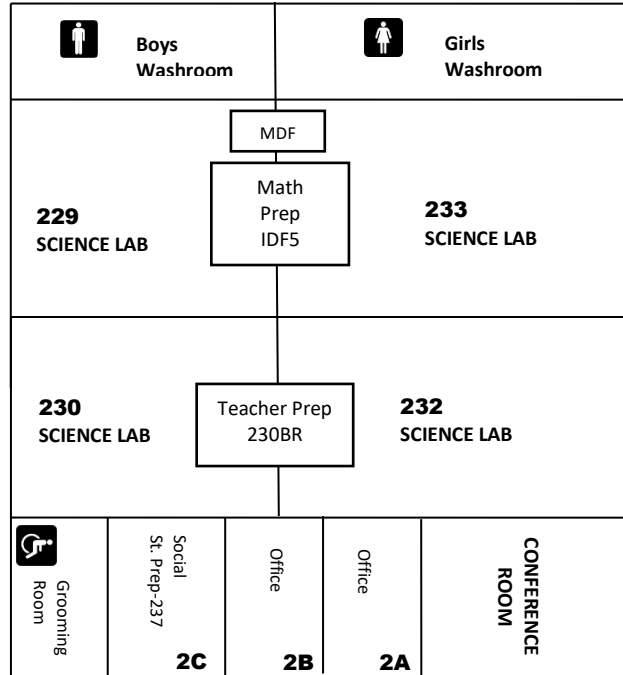

CAFETERIA

REC SECOND FLOOR

NORTHWEST STAIRS

SCIENCE LAB	223
SCIENCE PREP	224
SCIENCE LAB	225
HARDWARE LAB	22
TECH	227
SCIENCE LAB	228

Science Storage

222	221
-----	-----

SOUTHWEST STAIRS

220
219
218
217
216
215
214